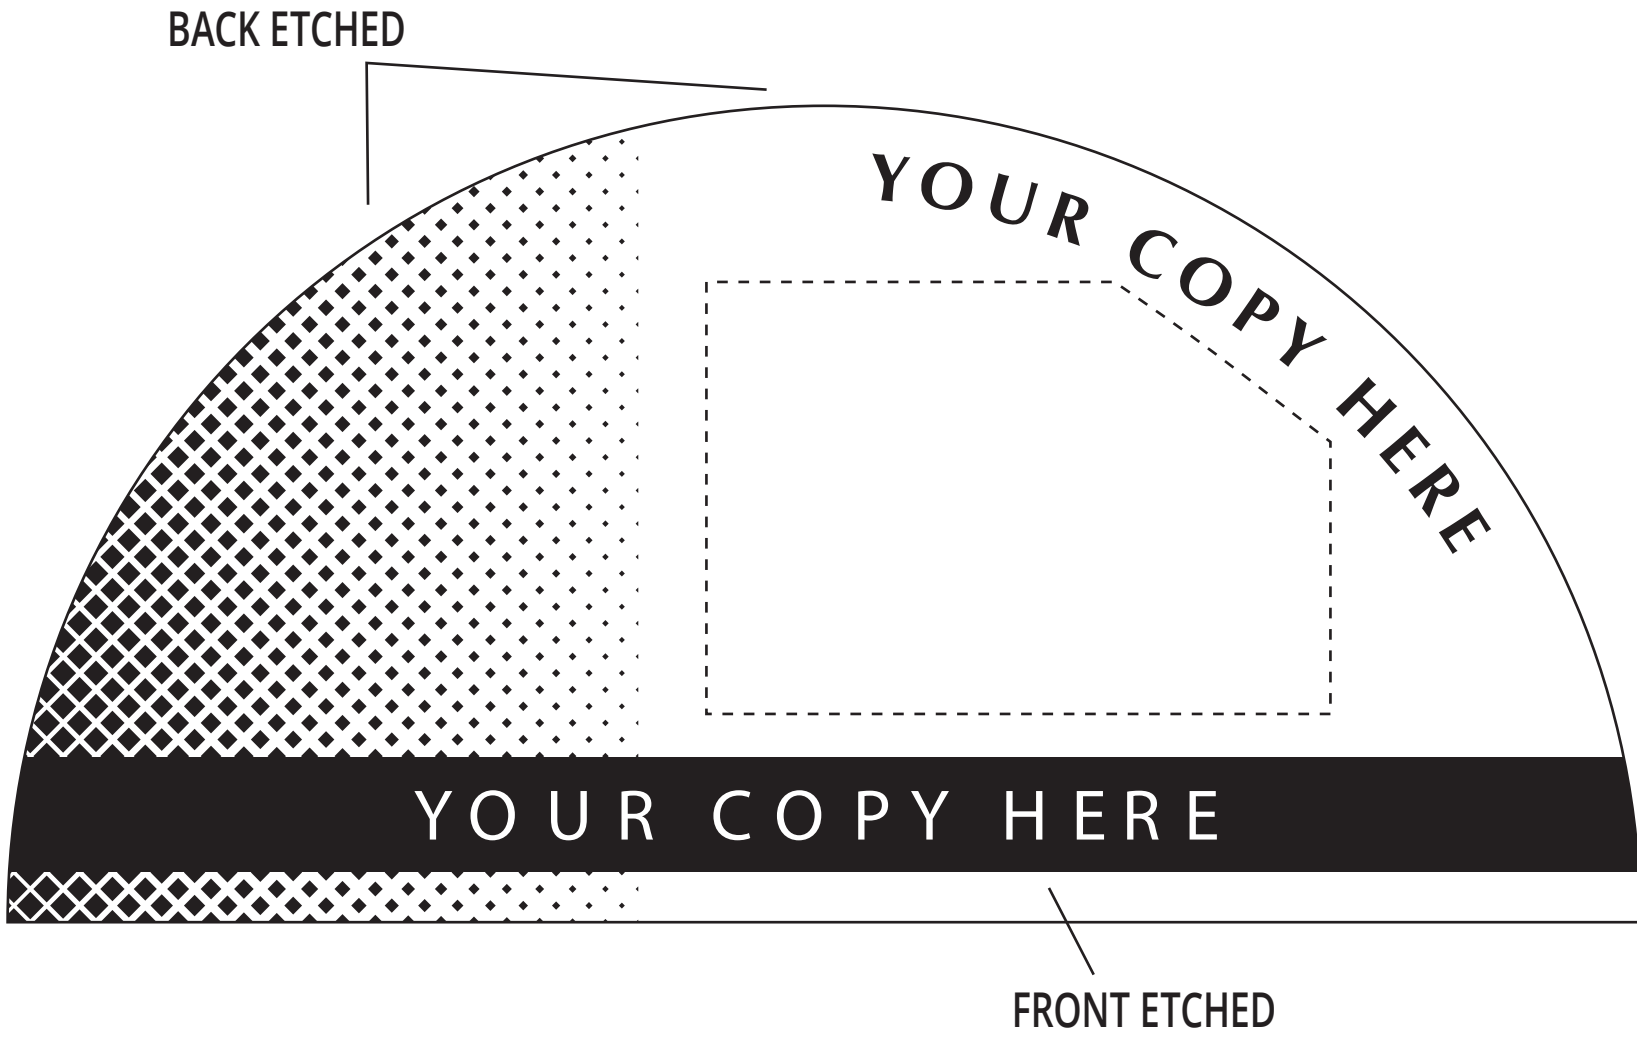

#4441 FRONT/BACK ETCHED - WITH DESIGN

MAXIMUM ETCHING AREA  
2.25"H X 3.25"W + TOP & BOTTOM TEXT

#4441 FRONT/BACK ETCHED - NO DESIGN

MAXIMUM ETCHING AREA  
3.75"H X 8"W